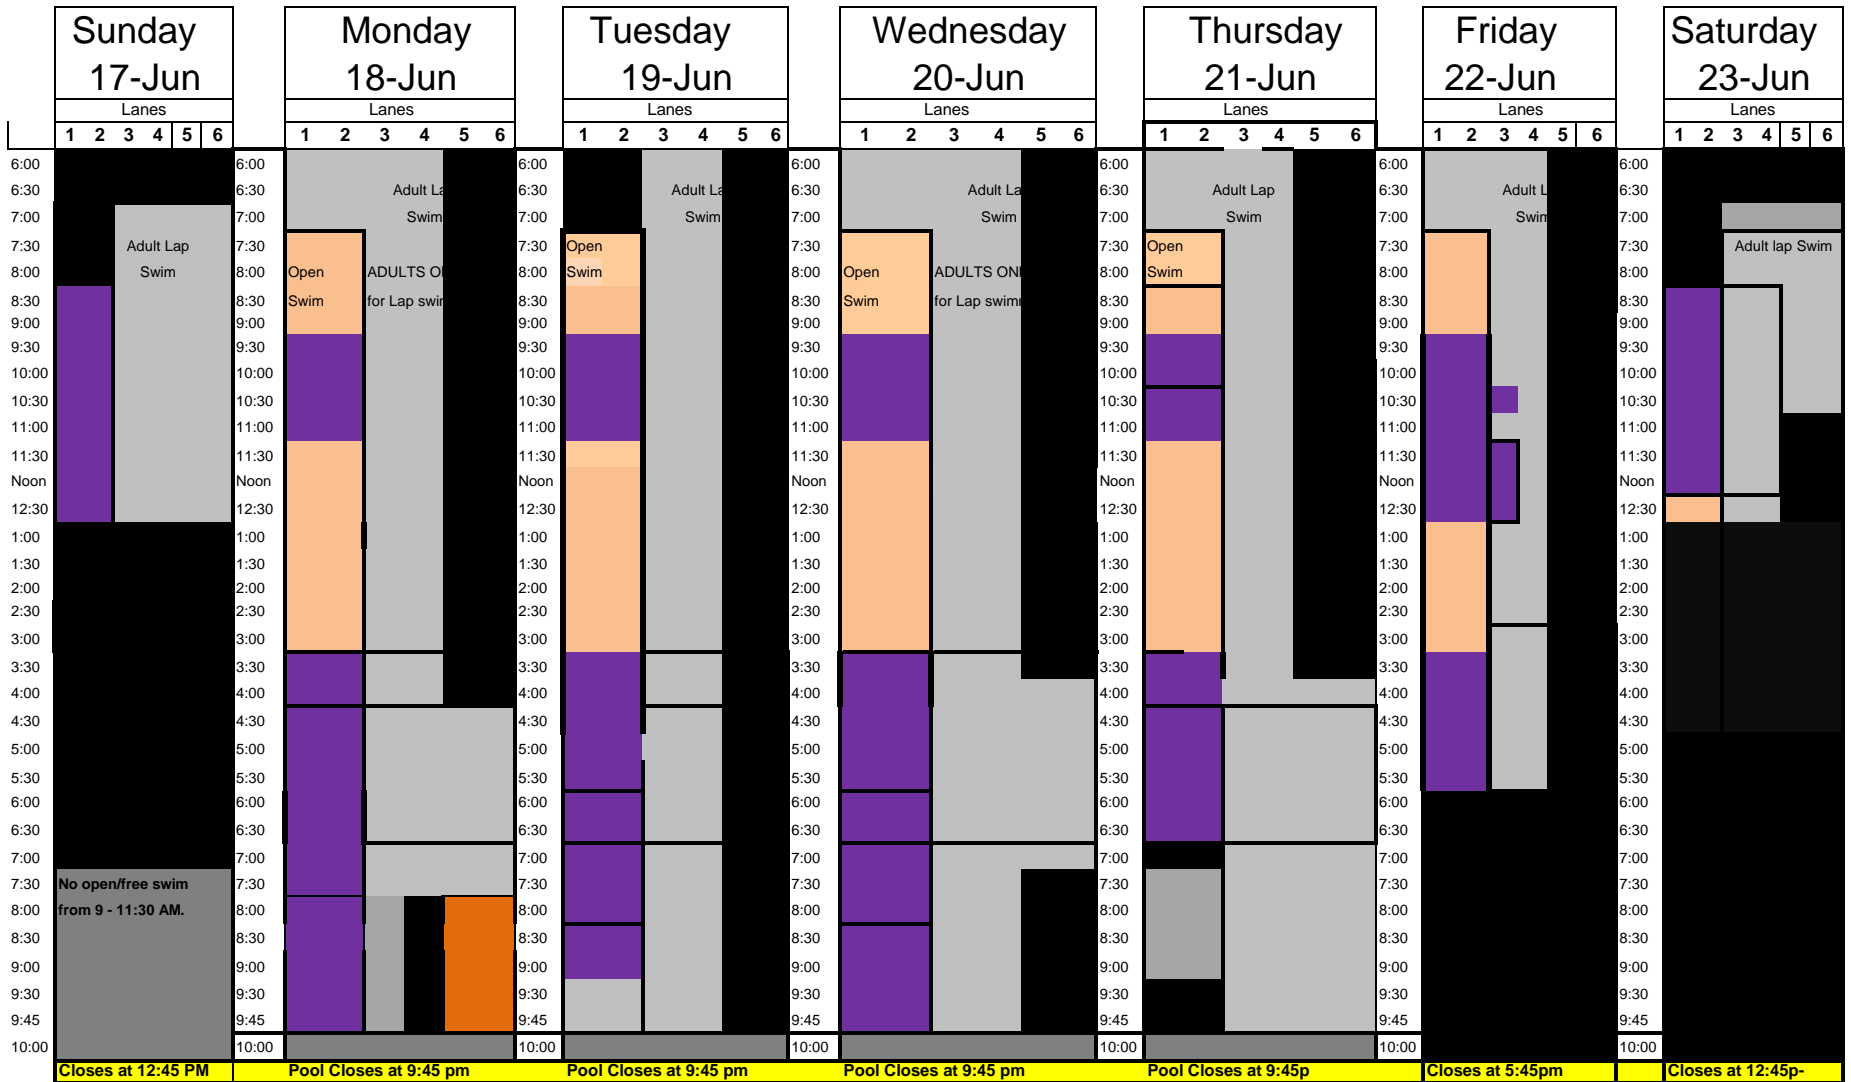

JCC of Central New Jersey
Indoor Pool Schedule

Sharing an Adult Lap Lane: before jumping into a lane to swim, please make the swimmer in the lane aware that you will be sharing a lane with them
weekly pool schedule is available online at www.jccnj.org