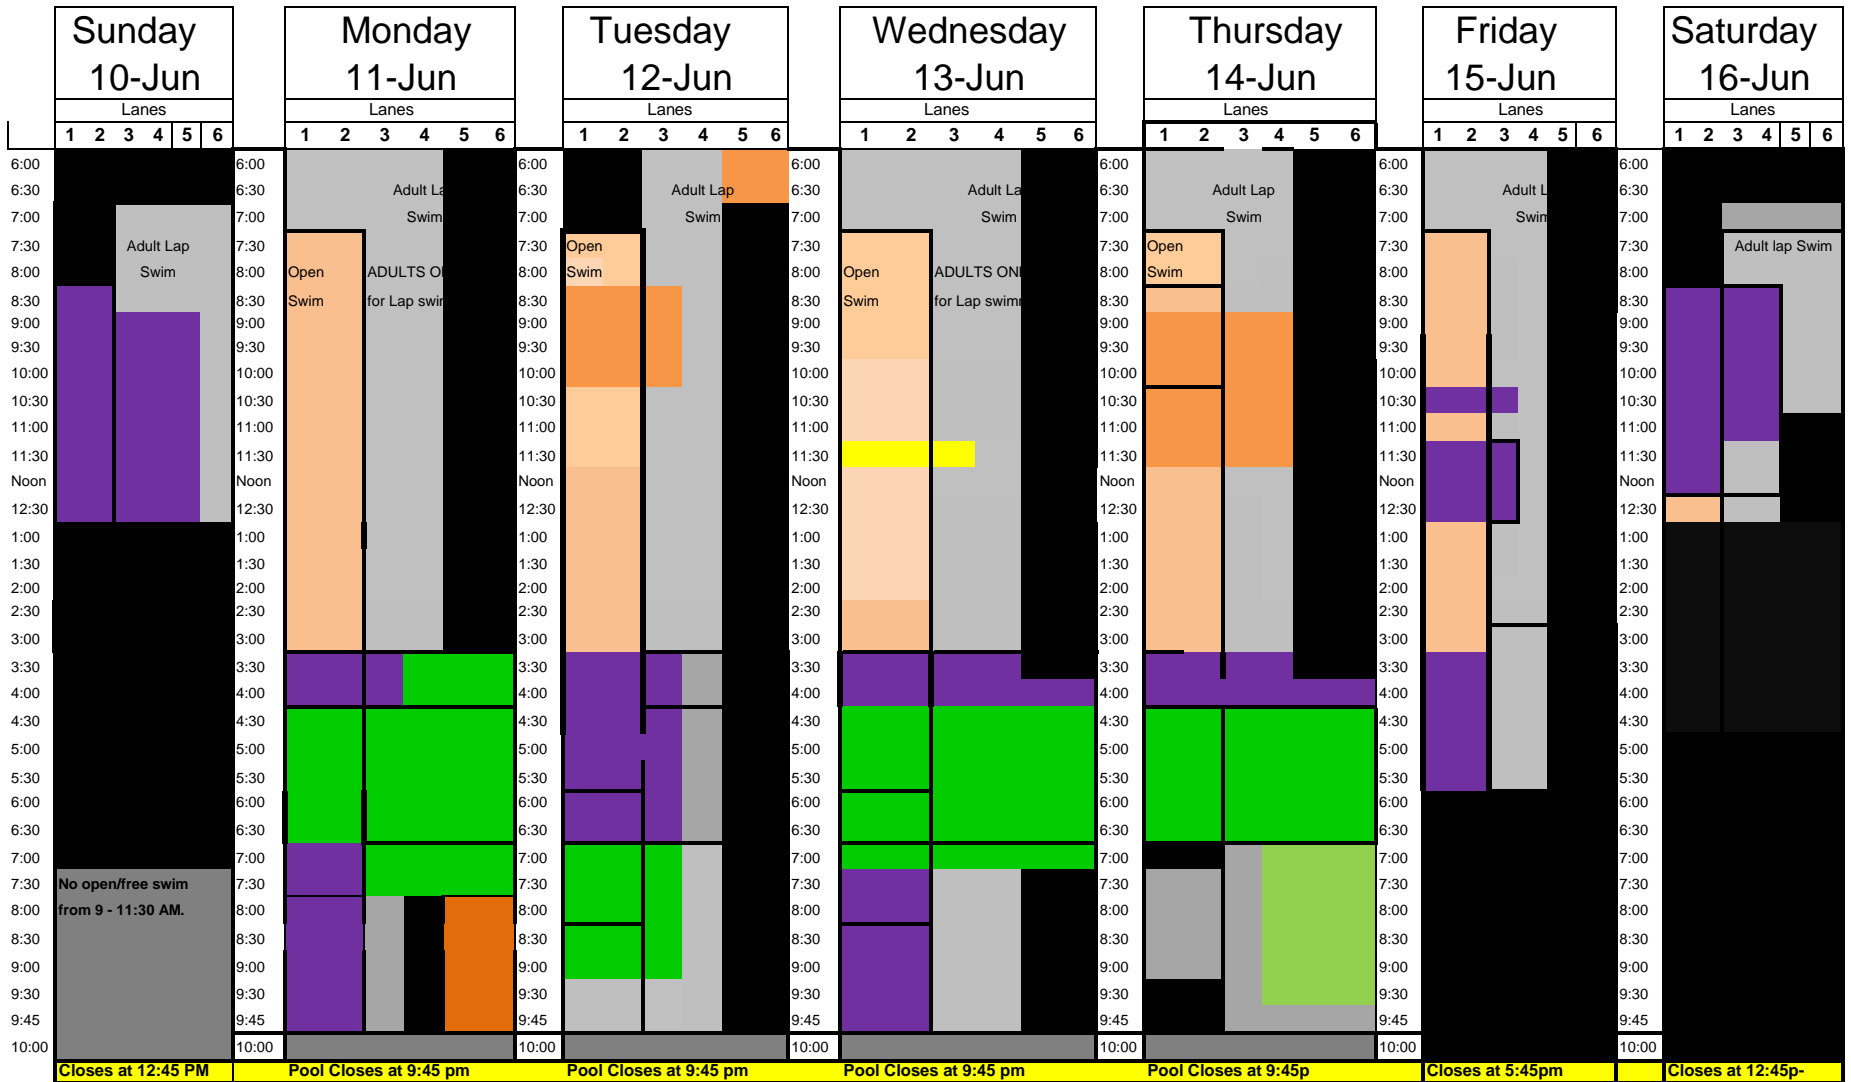

JCC of Central New Jersey  
Indoor Pool Schedule

Sharing an Adult Lap Lane: before jumping into a lane to swim, please make the swimmer in the lane aware that you will be sharing a lane with them  
weekly pool schedule is available online at [www.jccnj.org](http://www.jccnj.org)