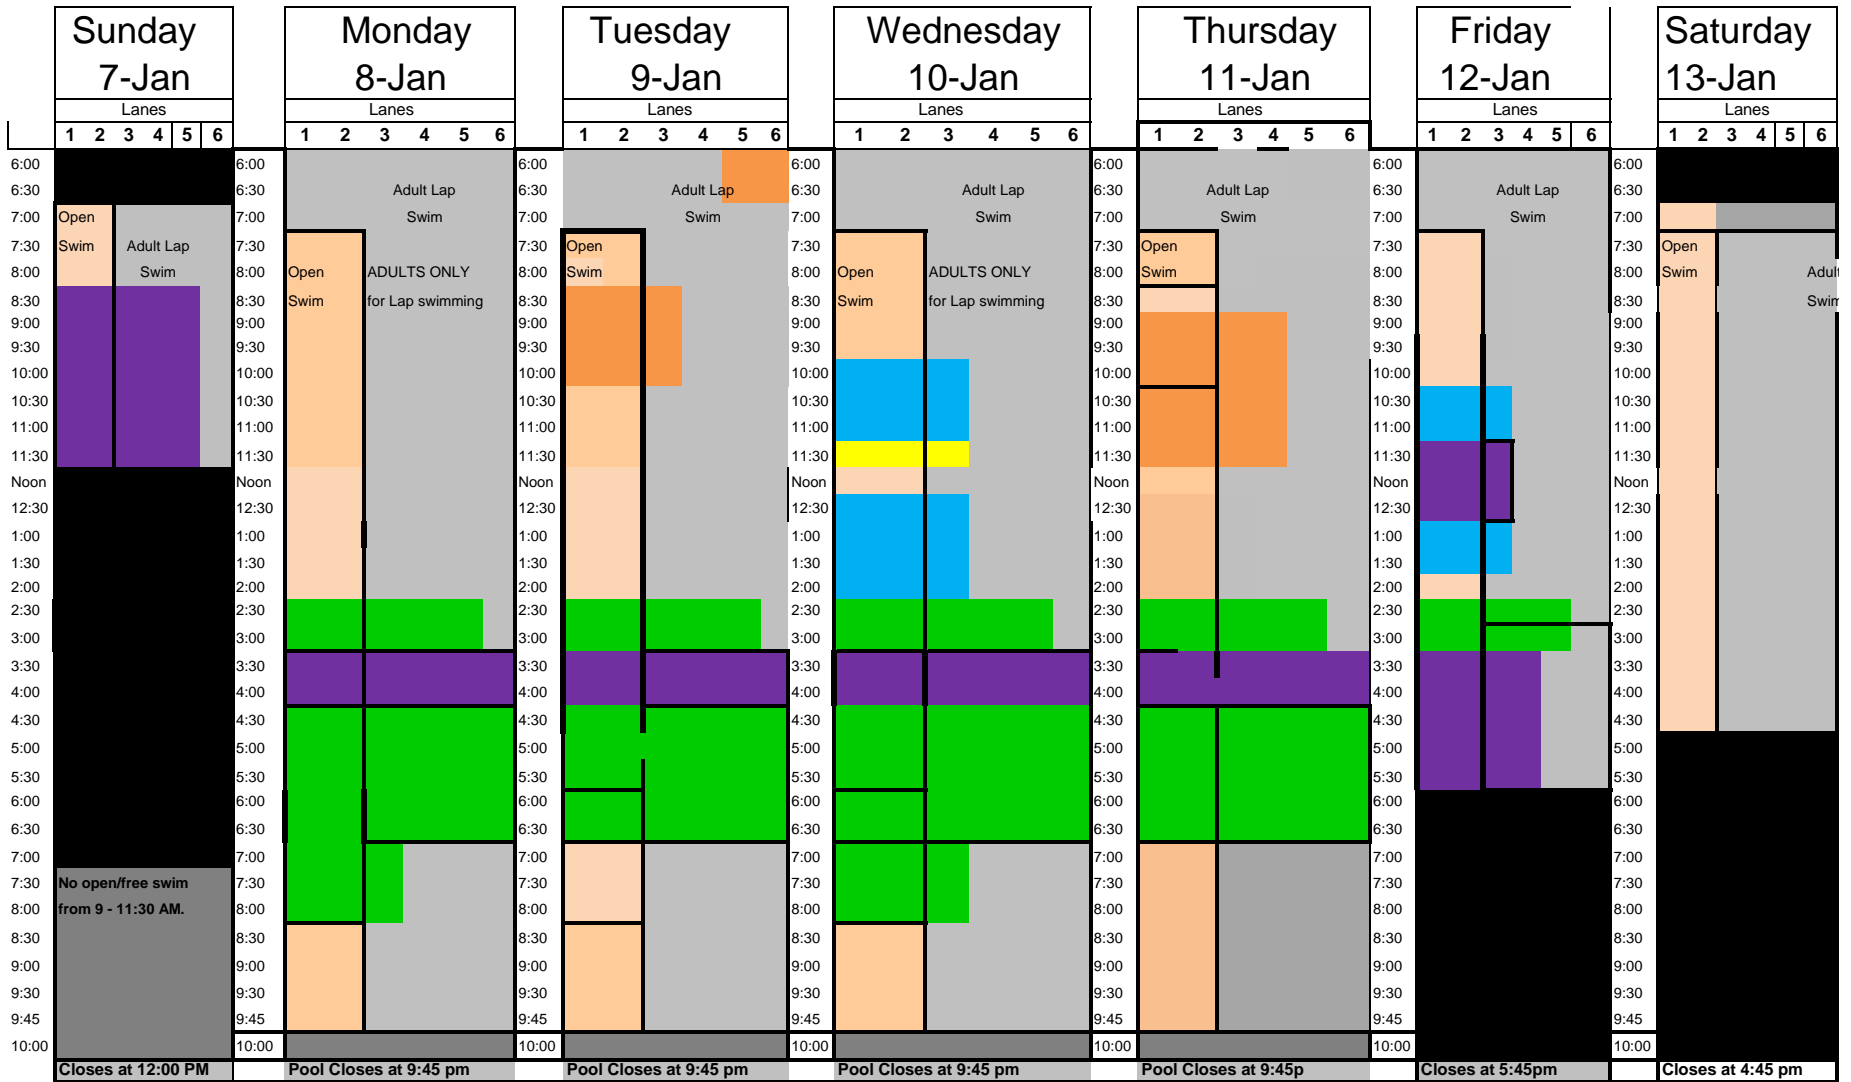

JCC of central New Jersey
indoor pool schedule

Sharing an Adult Lap Lane: before jumping into a lane to swim, please make the swimmer in the lane aware that you will be sharing a lane with them
weekly pool schedule is available online at www.jccnj.org