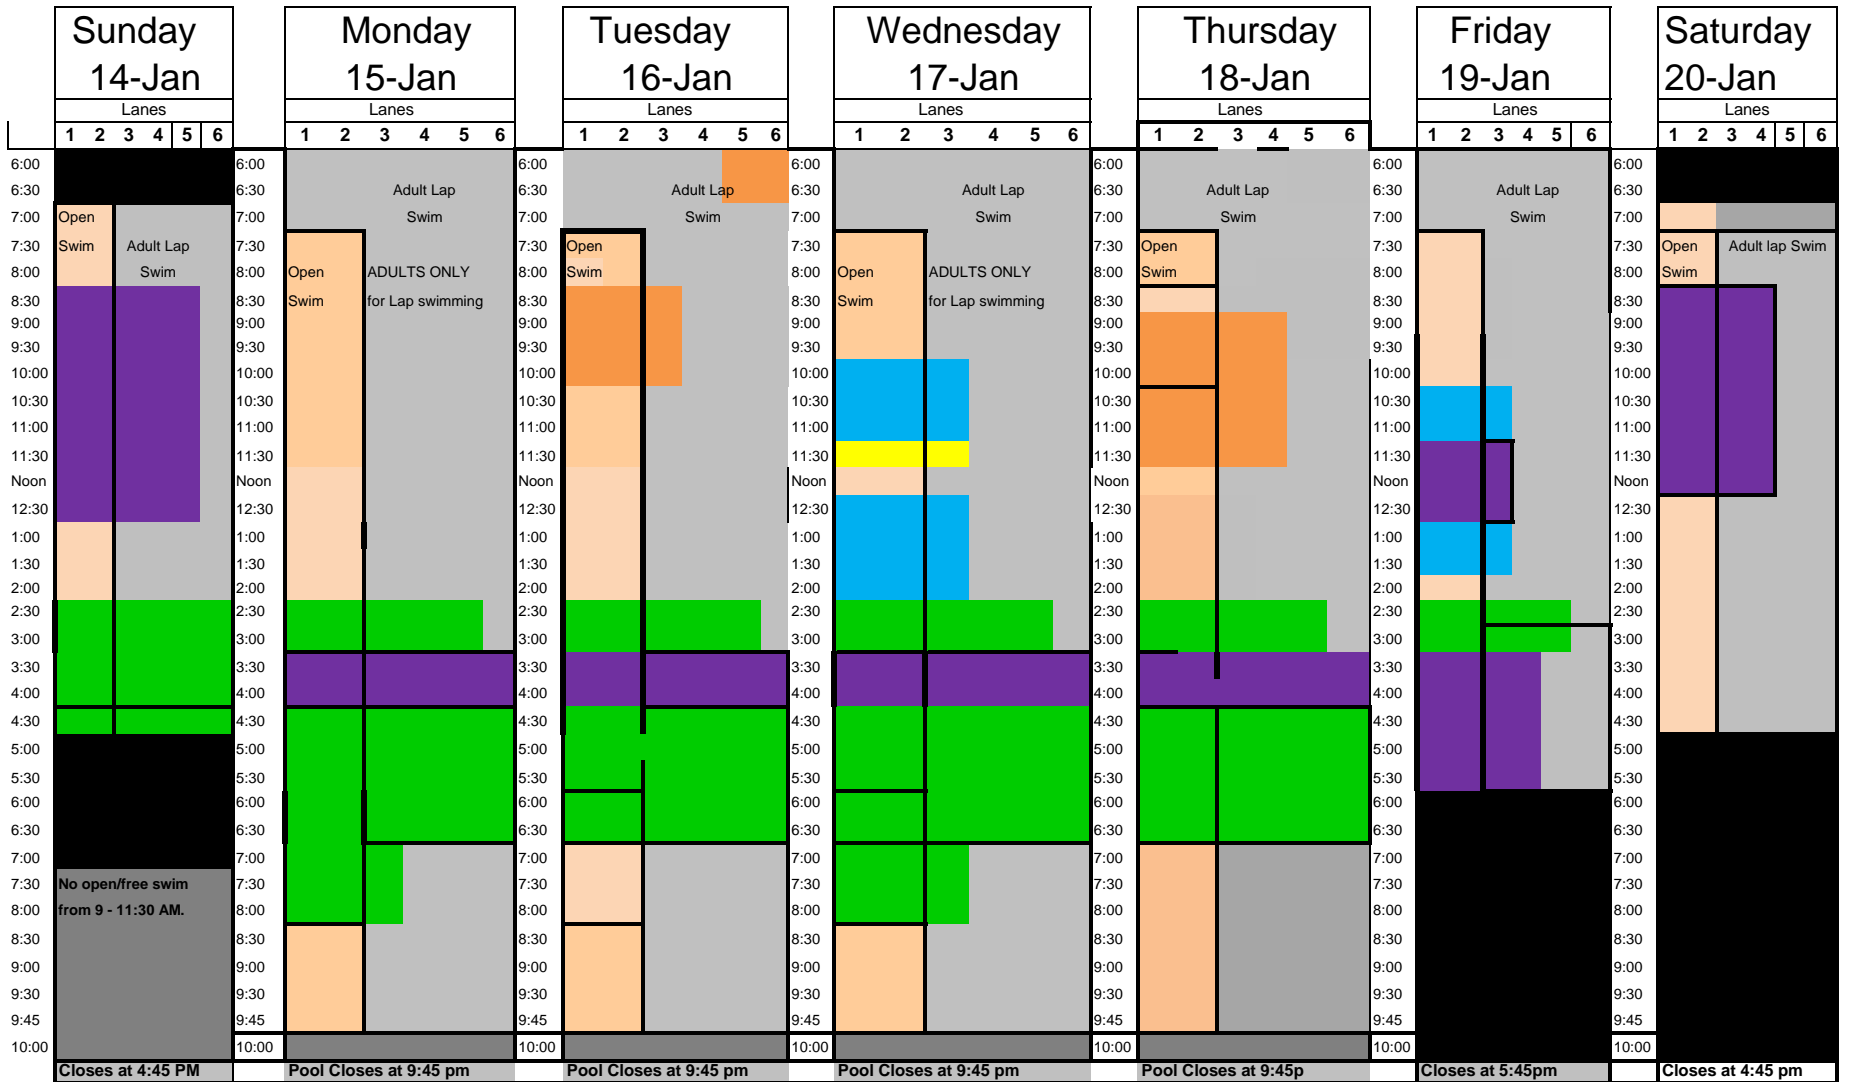

JCC of central New Jersey
indoor pool schedule

Sharing an Adult Lap Lane: before jumping into a lane to swim, please make the swimmer in the lane aware that you will be sharing a lane with them
weekly pool schedule is available online at www.jccnj.org