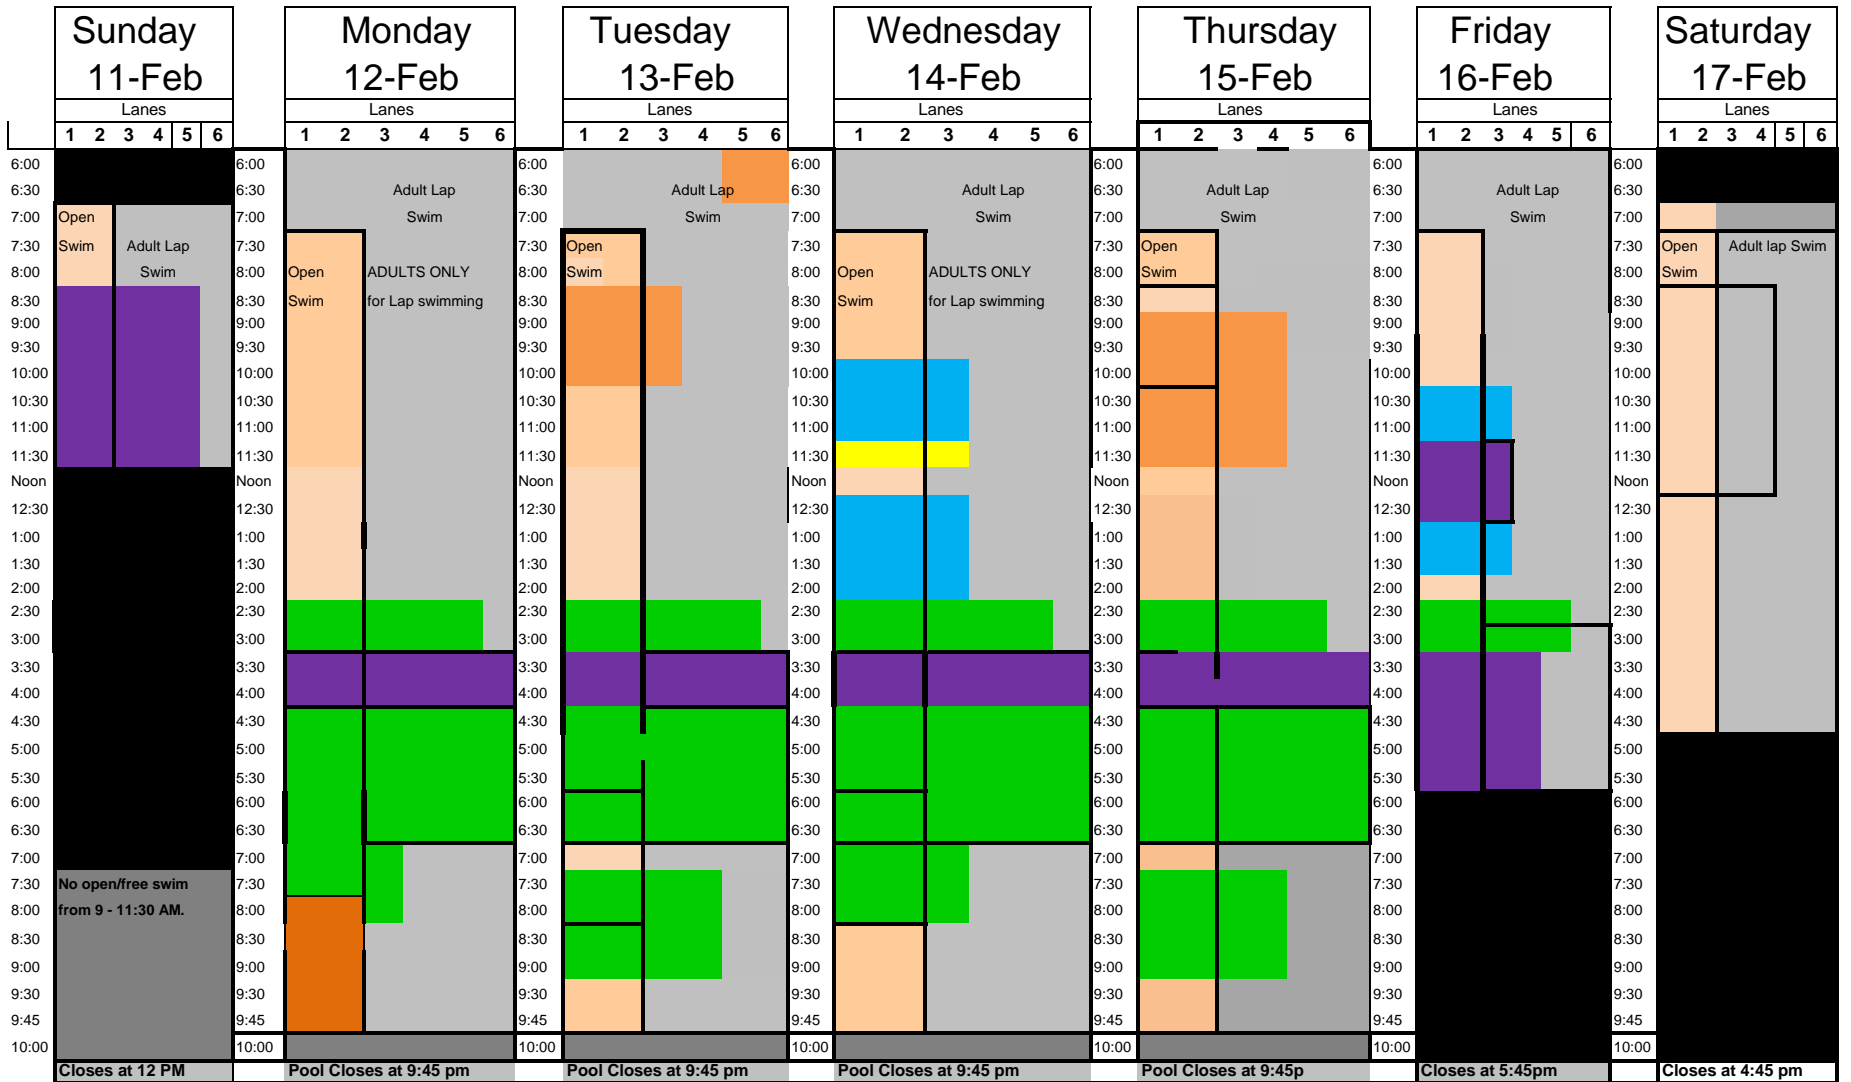

JCC of Central New Jersey  
Indoor Pool Schedule

Sharing an Adult Lap Lane: before jumping into a lane to swim, please make the swimmer in the lane aware that you will be sharing a lane with them  
weekly pool schedule is available online at [www.jccnj.org](http://www.jccnj.org)