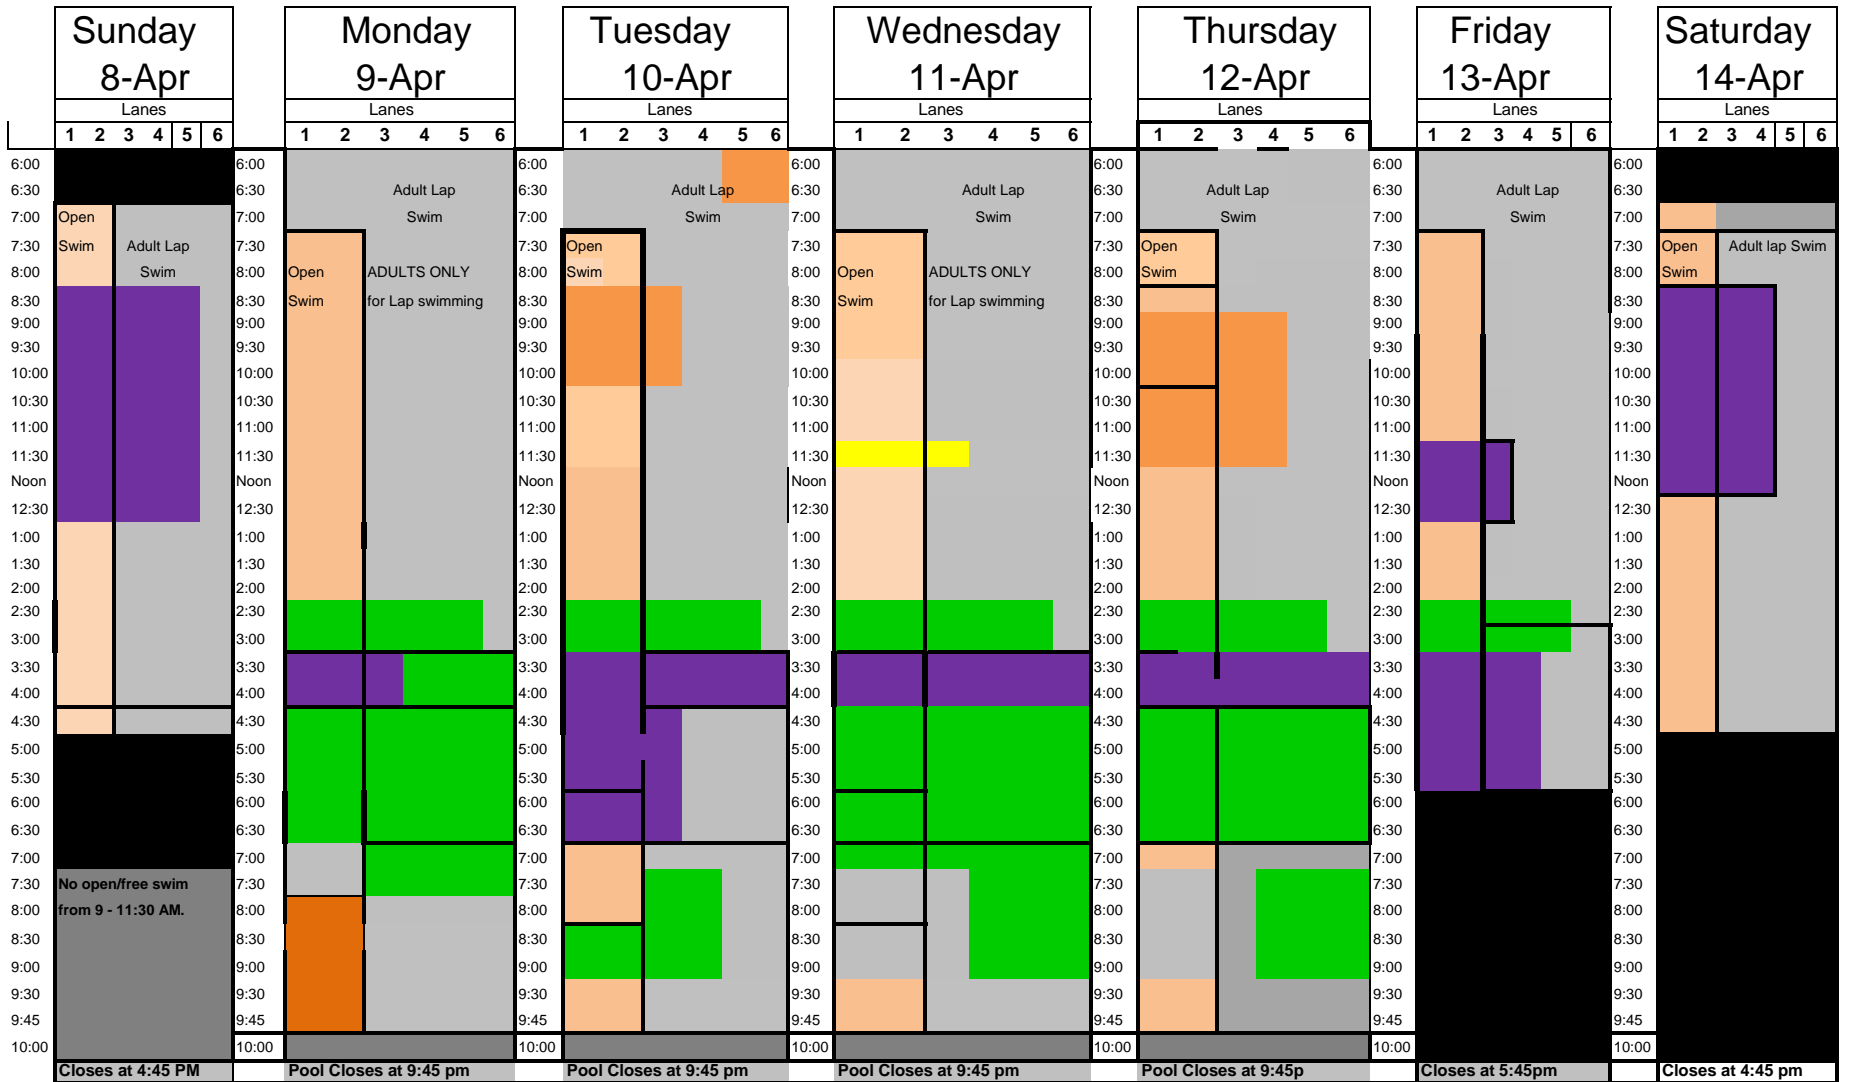

JCC of Central New Jersey
Indoor Pool Schedule

Sharing an Adult Lap Lane: before jumping into a lane to swim, please make the swimmer in the lane aware that you will be sharing a lane with them
weekly pool schedule is available online at www.jccnj.org