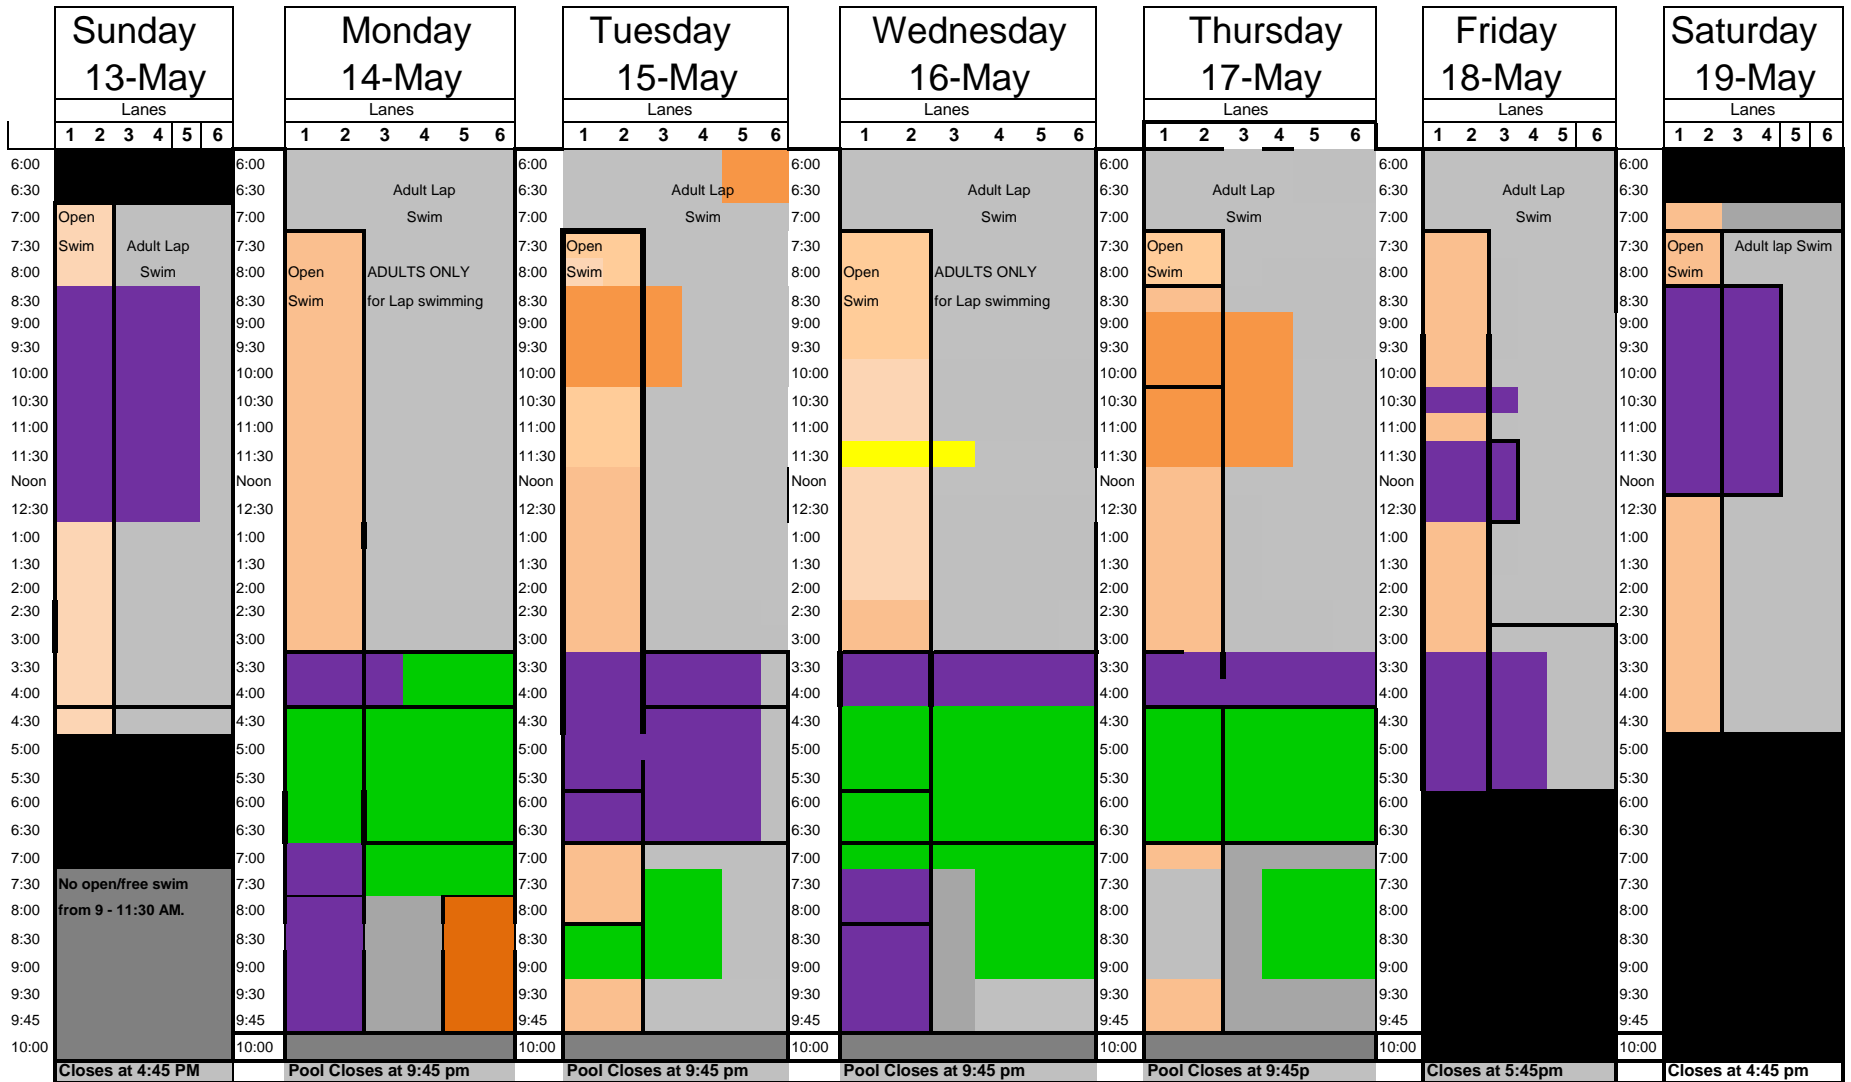

JCC of Central New Jersey
Indoor Pool Schedule

Sharing an Adult Lap Lane: before jumping into a lane to swim, please make the swimmer in the lane aware that you will be sharing a lane with them
weekly pool schedule is available online at www.jccnj.org